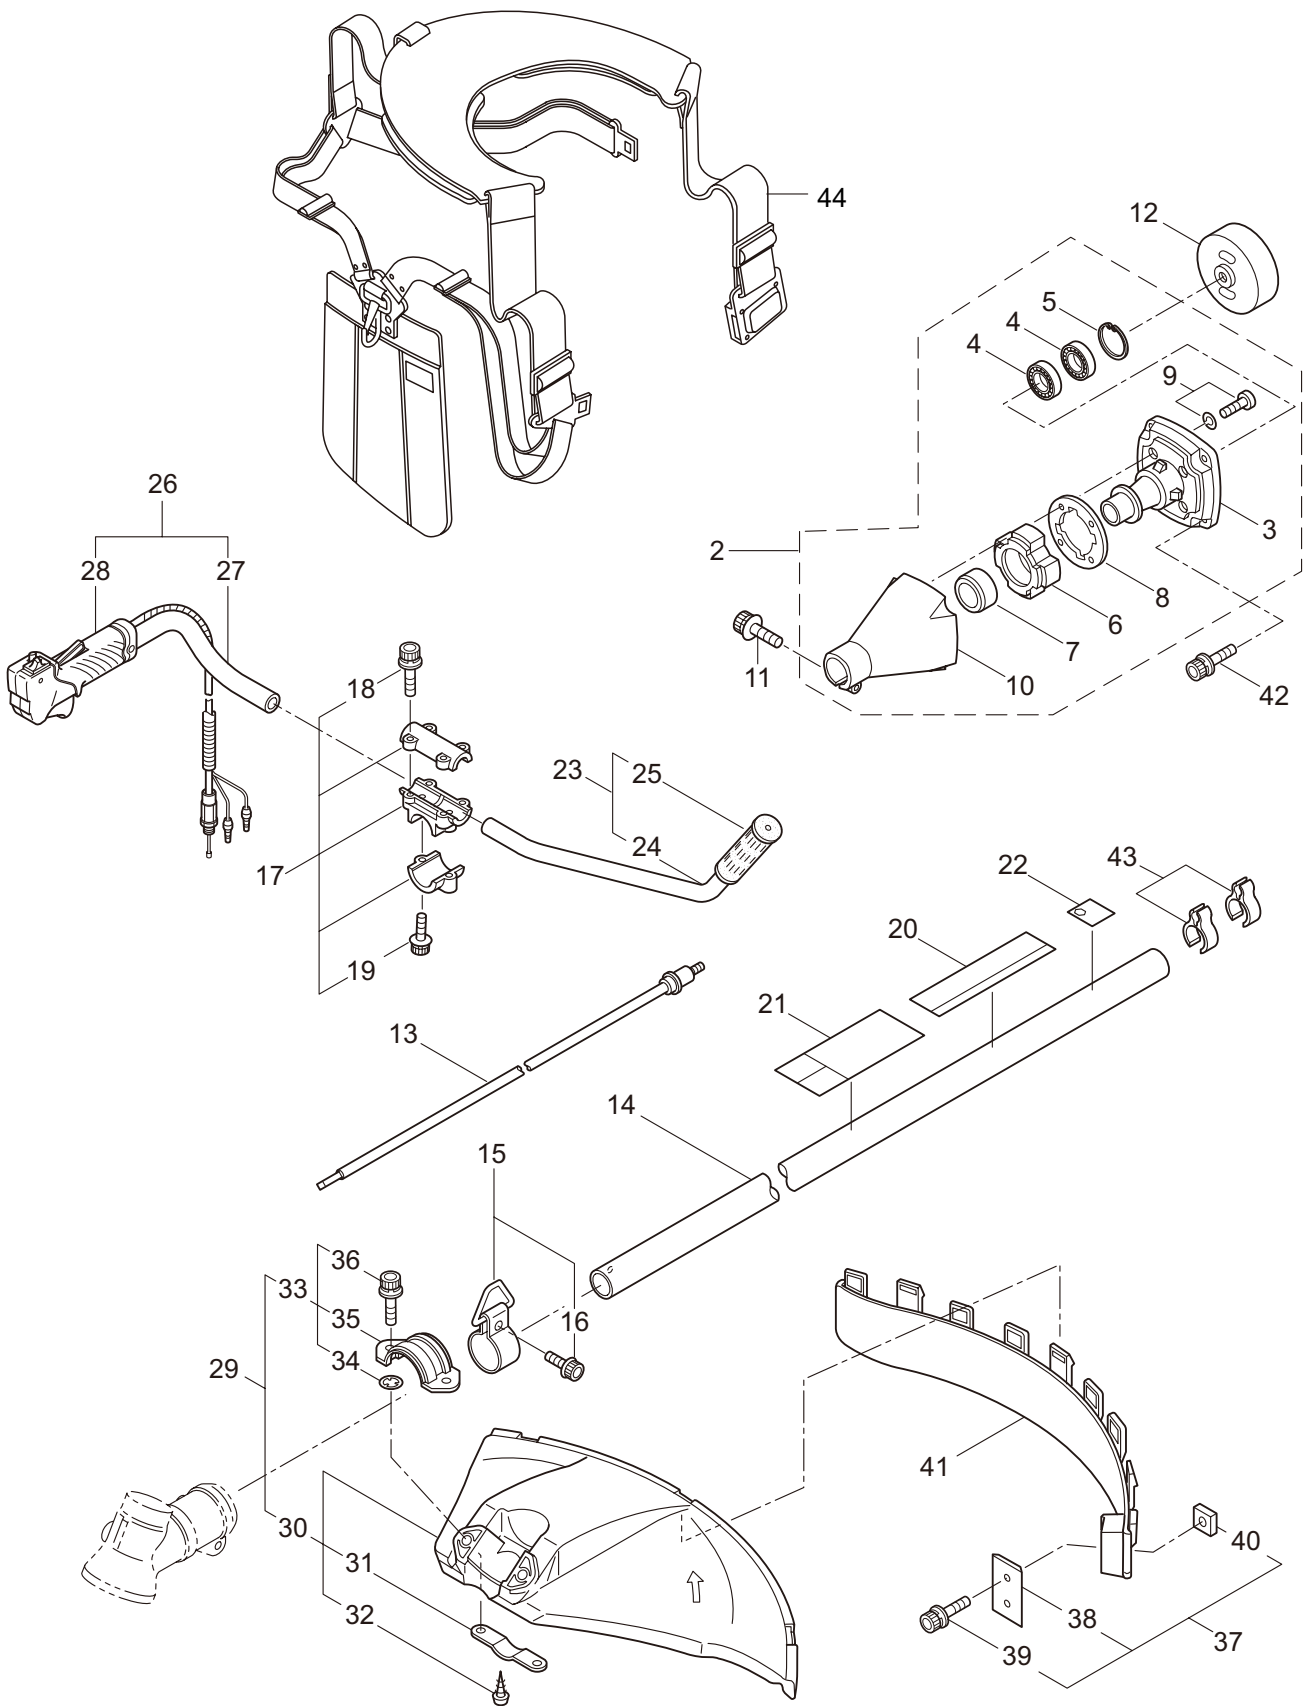

PARTS LIST

BC500H-RS

CONTENTS

1. MAIN BODY	1 ~ 2
2. GEARCASE.....	3 ~ 4
3. ENGINE.....	5 ~ 8
4. CARBURETOR, FUEL TANK	9 ~ 10
5. ACCESSORIES	11 ~ 12

2016. 01.

P/N 523991-1

1. BC500H-RS
MAIN BODY

Ref. No.	Part No.	Part Name	Q'ty	Remarks
1-1	720438	BC500H-RS(Y15)	1	
1-2	234162	Clutch Case Ass'y	1	Incl.3-10
1-3	234143	Bearing Case	1	
1-4	140474	Bearing	2	#6202ZZ
1-5	012380	Snap Ring	1	#35
1-6	217045	Buffer (A)	1	
1-7	217046	Buffer (B)	1	
1-8	217047	Washer	1	
1-9	092033	Screw	4	M5x15
1-10	227728	Driveshaft Tube Adapter	1	
1-11	217134	Bolt	1	M6x30
1-12	211203	Clutch Drum	1	
1-13	217897	Driveshaft Ass'y	1	
1-14	217900	Driveshaft Tube	1	
1-15	231887	Hanging Bracket Ass'y	1	Incl.16
1-16	261762	Cap Screw	1	M5x14
1-17	231888	Bracket Ass'y	1	Incl.18,19
1-18	217138	Bolt	4	M6x25
1-19	217134	Bolt	2	M6x30
1-20	226537	Label	1	BC500H-RS
1-21	223188	Label	1	
1-22	228207	Label	1	
1-23	228398	Handle Ass'y-Left	1	Incl.24,25
1-24	228399	Handle (A)	1	
1-25	226512	Grip	1	
1-26	229762	Handle Ass'y-Right	1	Incl.27,28
1-27	228401	Handle (B)	1	
1-28	229763	Throttle Trigger	1	
1-29	232092	Safety Cover Ass'y	1	Incl.30-36
1-30	231262	Safety Cover Ass'y	1	Incl.31,32
1-31	237364	Threaded Bracket	1	
1-32	221580	Screw	1	4x8
1-33	232093	Bracket Ass'y	1	Incl.34-36
1-34	231704	Washer	2	6x13xt1.0
1-35	223179	Bracket	1	
1-36	220632	Cap Screw	2	M6x30
1-37	231882	String Cutter Ass'y	1	Incl.38-40
1-38	230747	String Cutter	1	
1-39	261250	Cap Screw	1	M5x20
1-40	228325	Nut	1	
1-41	230748	Cover Extention	1	
1-42	219113	Cap Screw	4	M6x20
1-43	219161	Wire Guide	2	
1-44	228086	Hanging Strap Ass'y	1	