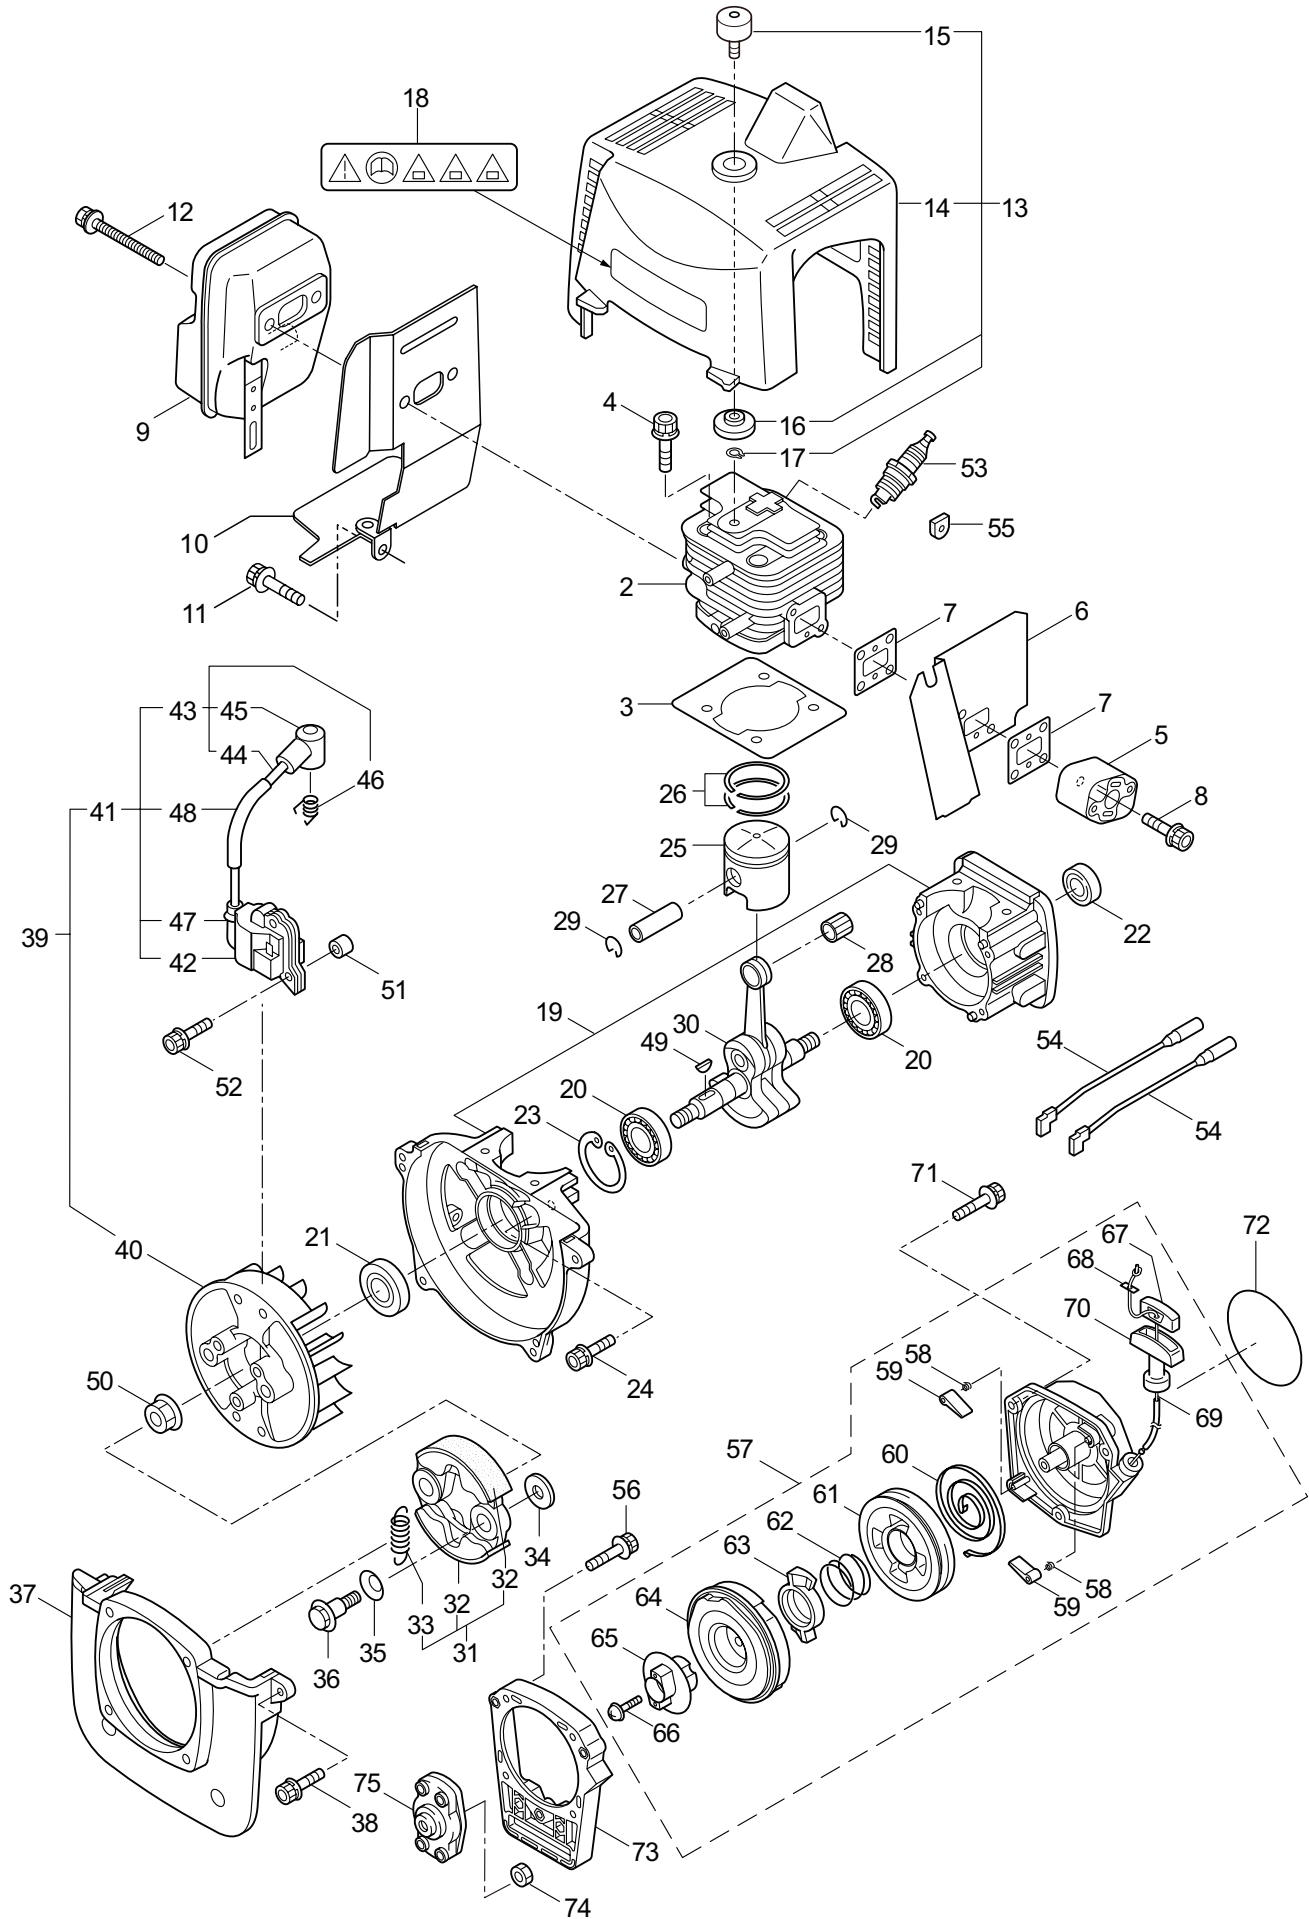

3. BC500H-RS ENGINE

Ref. No.	Part No.	Part Name	Q'ty	Remarks
3-1	858281	Engine	1	AE500/58
3-2	281407	Cylinder	1	New gasket required
3-3	262546	Gasket	1	
3-4	261246	Cap Screw	4	M5x25
3-5	262548	Insulator	1	New gasket required
3-6	264064	Air Duct	1	
3-7	262790	Gasket	2	
3-8	265924	Cap Screw	2	M5x25
3-9	269080	Muffler	1	
3-10	262617	Gasket	1	
3-11	261607	Cap Screw	1	M5x16
3-12	262687	Cap Screw	2	M6x65
3-13	285981	Top Cover Ass'y	1	Incl.14-17
3-14	265343	Top Cover	1	New label required
3-15	285843	Knob	1	
3-16	262689	Spacer	1	
3-17	262690	Snap Ring	1	#6
3-18	265696	Label	1	
3-19	262558	Crankcase	1	
3-20	262658	Bearing	2	#6202C3
3-21	262660	Oil Seal	1	TC15357
3-22	262565	Oil Seal	1	ISCD15257
3-23	012380	Snap Ring	1	#35
3-24	261999	Cap Screw	4	M5x40
3-25	281301	Piston	1	
3-26	264005	Piston Ring	2	(2)Required
3-27	262749	Piston Pin	1	
3-28	262659	Bearing,Needle	1	KTV111414EG01B2
3-29	262479	Clip,Piston Pin	2	
3-30	280534	Crankshaft/Conn.Rod Ass'y	1	
3-31	262577	Clutch Ass'y	1	Incl.32,33
3-32	282624	Clutch Shoe	2	(2)required
3-33	263615	Spring,Clutch	1	
3-34	262683	Washer	2	8x22xt1.2
3-35	262682	Wave Washer	2	
3-36	282321	Cap Screw	2	M8x1.25
3-37	281345	Fan Cover	1	
3-38	261250	Cap Screw	4	M5x20
3-39	267576	Magneto Ass'y	1	Incl.40-48
3-40	264673	Rotor/Fan	1	
3-41	267579	Ignition Coil Ass'y	1	Incl.42-48
3-42	267572	Coil	1	
3-43	267584	Spark Plug Wire Ass'y	1	Incl.44-46
3-44	267585	Spark Plug Wire	1	
3-45	261074	Plug Boot	1