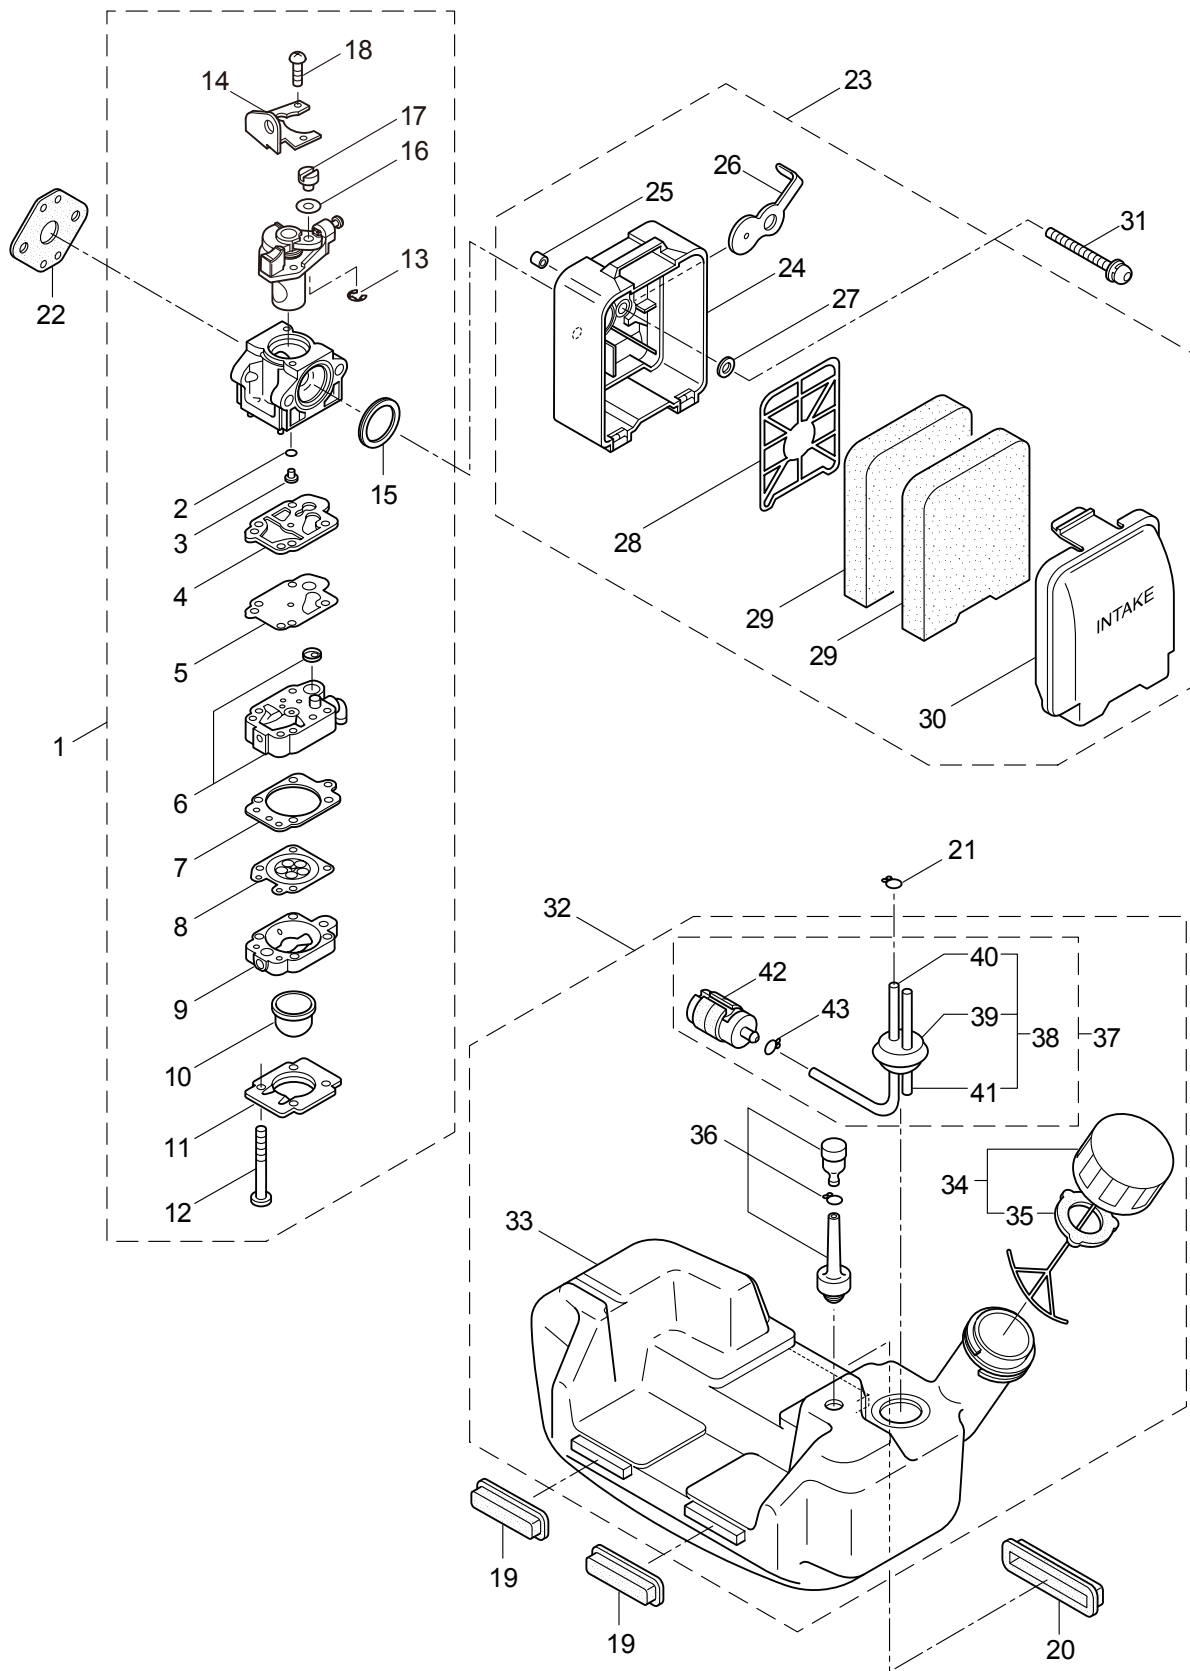

4. BC500H-RS
CARBURETOR, FUEL TANK

Ref. No.	Part No.	Part Name	Q'ty	Remarks
4-1	284103	Carburetor Ass'y	1	Incl.2-18 New gasket required
4-2	261871	O-Ring	1	
4-3	281486	Main Jet	1	
4-4	282576	Gasket	1	
4-5	262994	Diaphragm,Fuel Pump	1	
4-6	263739	Pump Body	1	
4-7	262993	Gasket	1	
4-8	283905	Diaphragm, Meterring	1	
4-9	262991	Purge Body	1	
4-10	261874	Primer Bulb	1	
4-11	262992	Cover Plate	1	
4-12	262996	Screw	4	
4-13	261876	E-Ring	1	
4-14	264677	Bracket	1	
4-15	261657	Packing	1	
4-16	264678	Washer	1	
4-17	261658	Swivel	1	
4-18	261875	Screw	2	
4-19	261119	Pad	2	
4-20	262697	Pad	1	
4-21	261117	Clip	1	
4-22	262587	Gasket	1	
4-23	263520	Air Filter Ass'y	1	Incl.24-30
4-24	263723	Housing	1	
4-25	263715	Sleeve	2	
4-26	263007	Choke Valve	1	
4-27	263000	Washer	1	
4-28	263717	Screen	1	
4-29	263714	Foam Element	2	
4-30	263713	Air Filter Cover	1	
4-31	261814	Cap Screw	2	M5x50
4-32	262593	Fuel Tank Ass'y	1	Incl.33-43
4-33	262594	Fuel Tank	1	
4-34	262726	Fuel Tank Cap Ass'y	1	Incl.35
4-35	261105	Gasket	1	
4-36	261696	Breather Ass'y	1	
4-37	262645	Fuel Pipe Pick-up Ass'y	1	Incl.38-43
4-38	262646	Fuel Pipe Ass'y	1	Incl.39-41
4-39	261115	Grommet	1	
4-40	262649	Fuel Pipe	1	
4-41	263038	Return Pipe	1	3x6x85L
4-42	267328	Fuel Filter Ass'y	1	
4-43	261117	Clip	1