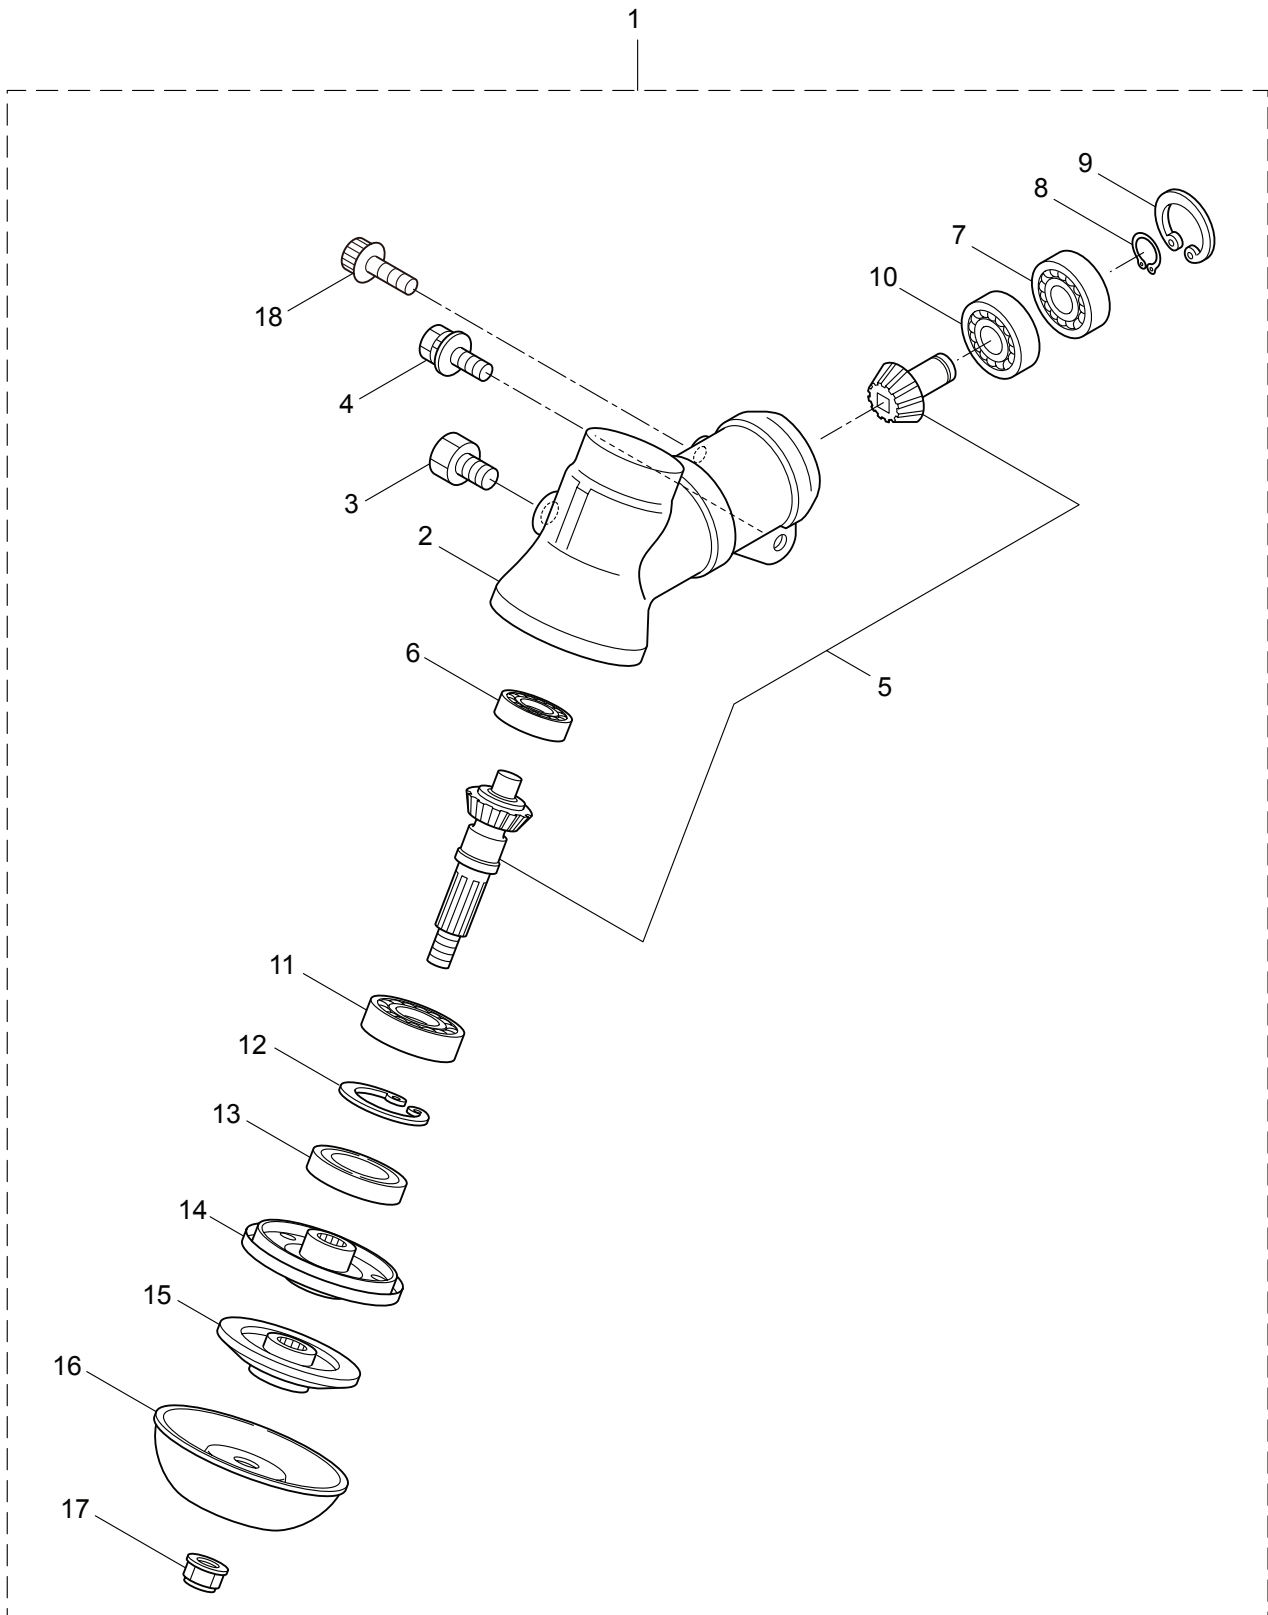

2. BC500H-RS
GEARCASE

Ref. No.	Part No.	Part Name	Q'ty	Remarks
2-1	234835	Gearcase Ass'y	1	Incl.2-18
2-2	232833	Gearcase	1	
2-3	234109	Bolt	1	M8x8
2-4	217134	Bolt	1	M6x30
2-5	234349	Gear Set	1	
2-6	014490	Bearing	1	#6000
2-7	106933	Bearing	1	#6000Z
2-8	014210	Snap Ring	1	#10
2-9	054676	Snap Ring	1	#26
2-10	014490	Bearing	1	#6000
2-11	012544	Bearing	1	#6202
2-12	012380	Snap Ring	1	#35
2-13	232049	Oil Seal	1	D21355
2-14	232322	Bracket A Ass'y	1	
2-15	232052	Bracket B	1	
2-16	230849	Stabilizer	1	
2-17	232920	Nut	1	M10x1.25
2-18	217135	Bolt	1	M6x10