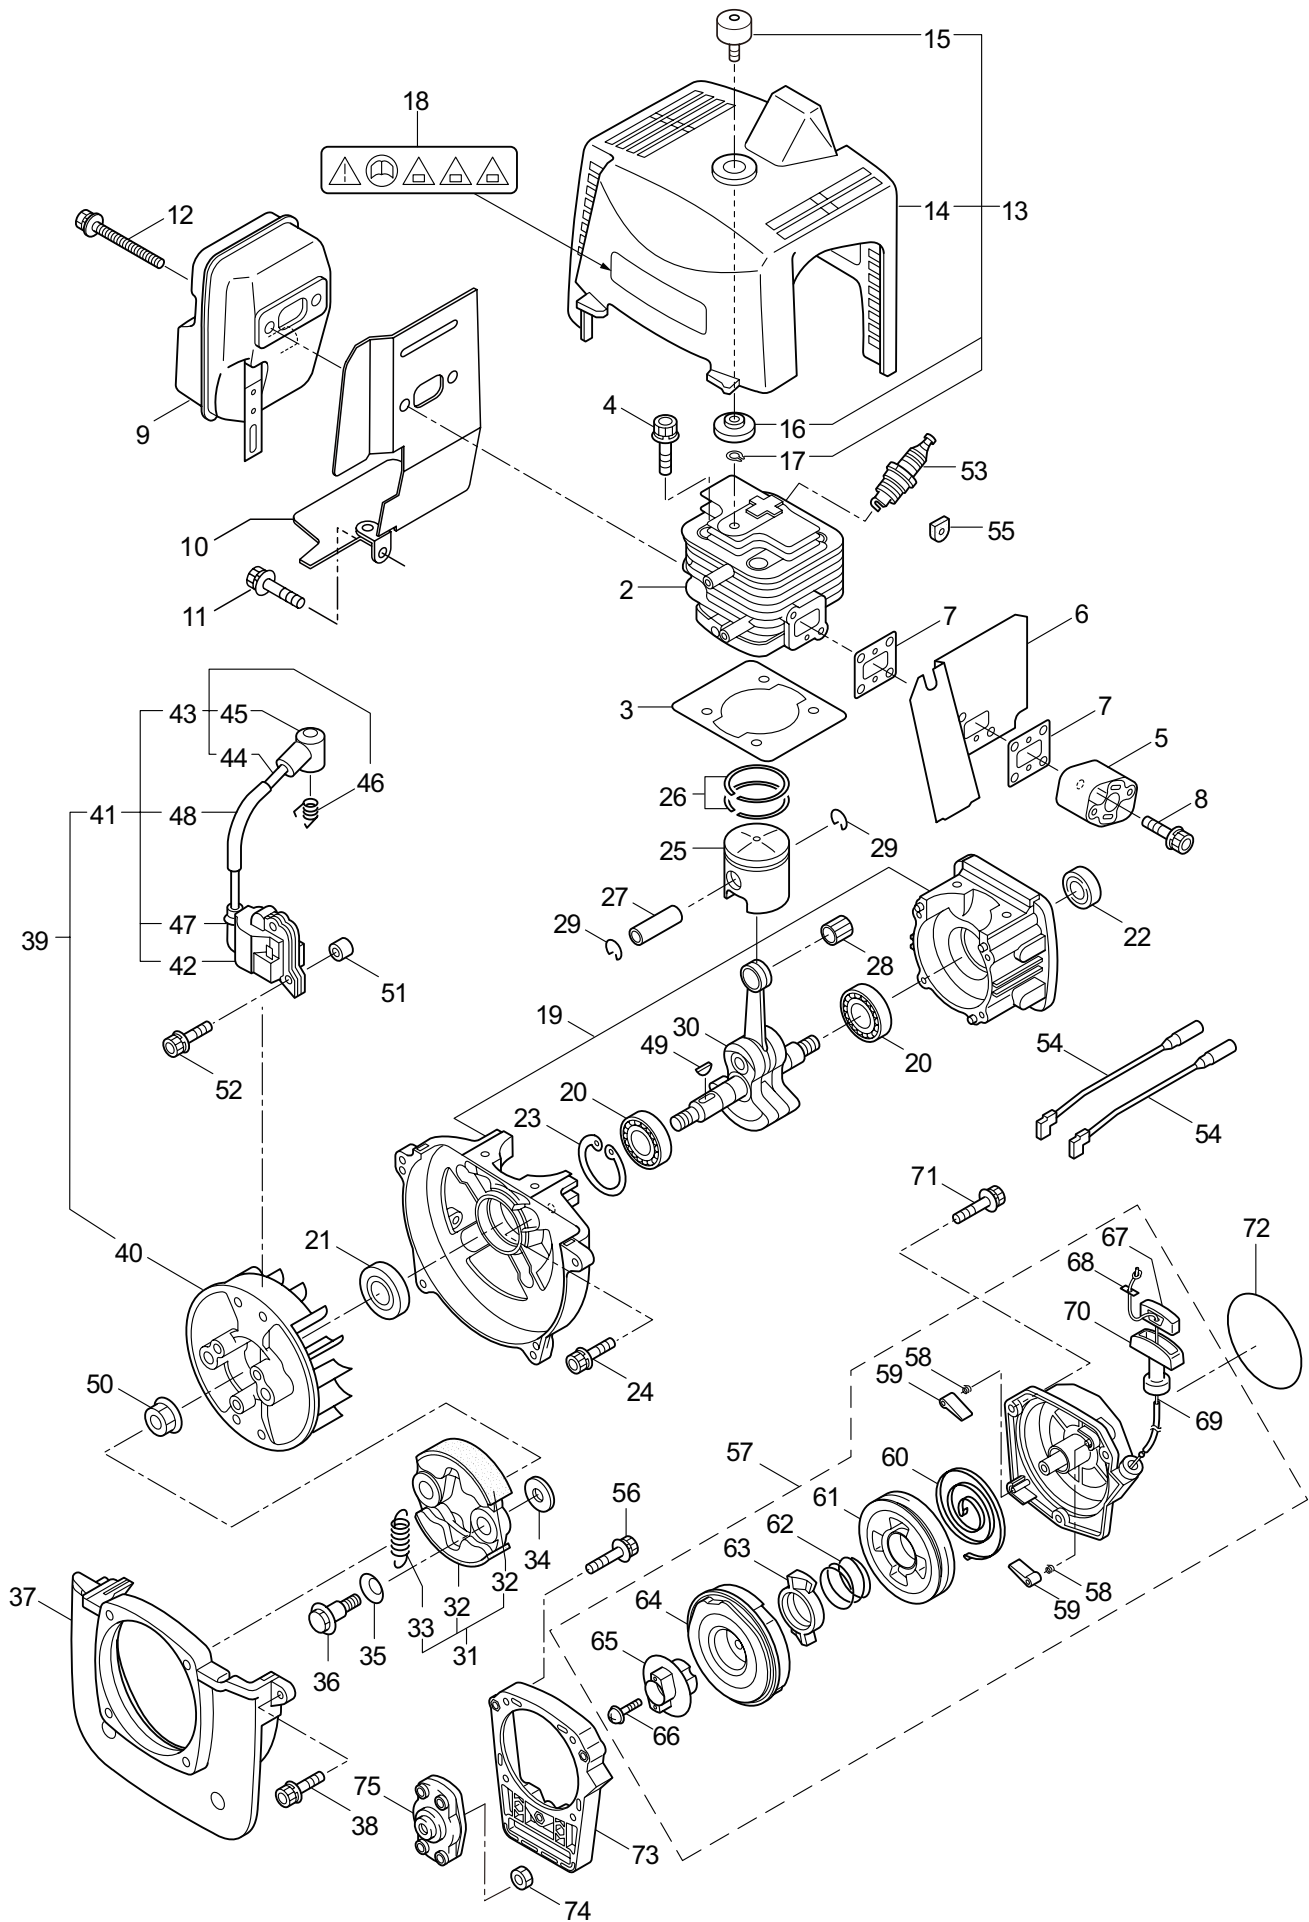

3. BC500H-RS ENGINE

Ref. No.	Part No.	Part Name	Q'ty	Remarks
3-46	261075	Connector	1	
3-47	261072	Cap	1	
3-48	269421	Insulator	1	
3-49	261076	Woodruff Key	1	3x10
3-50	262731	Nut,Rotor	1	M10
3-51	280381	Spacer	2	
3-52	261256	Cap Screw	2	M4x25
3-53	262483	Spark Plug	1	NGK BPMR6Y
3-54	267519	Wire, Lead	2	
3-55	261202	Grommet	1	
3-56	261257	Cap Screw	4	M4x16
3-57	280838	Recoil Ass'y	1	Incl.58-70
3-58	281002	Return Spring	2	
3-59	281001	Pawl	2	
3-60	280995	Spiral Spring	1	
3-61	280994	Pulley	1	
3-62	280997	Return Spring	1	
3-63	280996	Pawl	1	
3-64	280998	Spring Comp	1	
3-65	280999	Plate	1	
3-66	281000	Set Screw	1	
3-67	262981	Cap	1	
3-68	281005	Rope Stopper	1	
3-69	281004	Starter Rope	1	
3-70	262633	Starter Grip	1	
3-71	284985	Screw	3	M5x25
3-72	280842	Label	1	REVERSE2/MARUYAMA
3-73	280826	Adapter Ass'y	1	
3-74	126990	Nut	1	M8
3-75	280834	Starter Pulley Ass'y	1